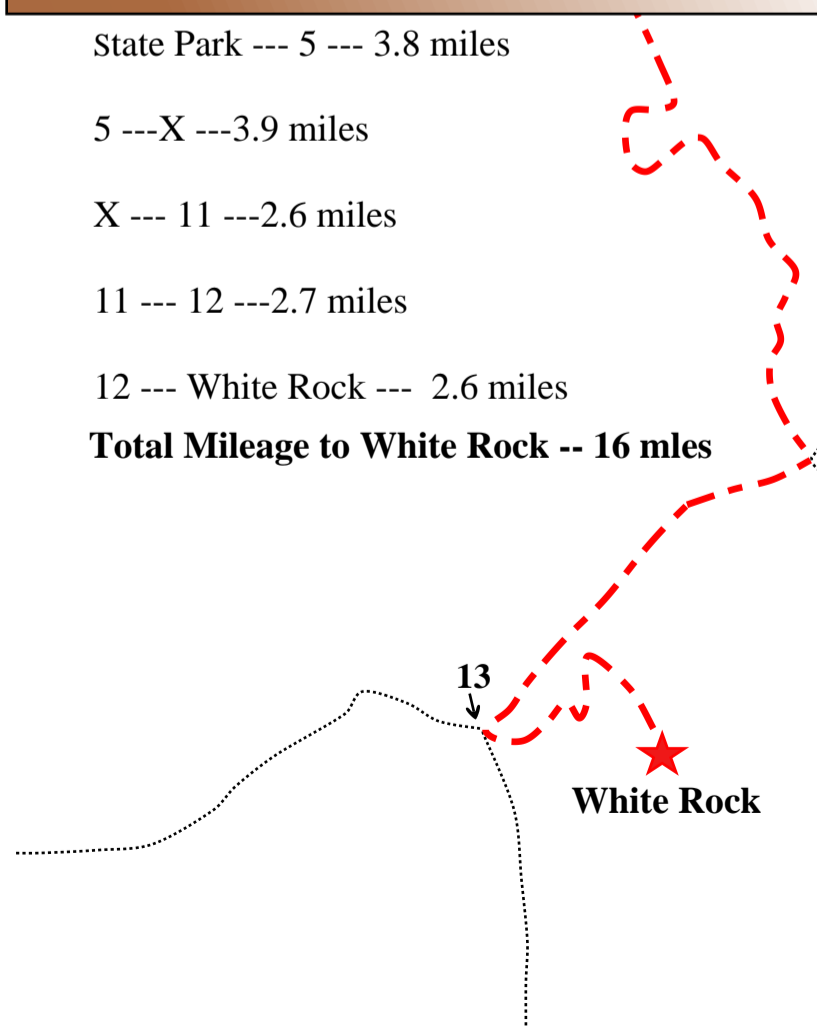

**Map of the best true trail ride in Oklahoma**

The entire map will be made available at our web site in the "Riding Area Update" Section in mid February. To access this area in mid February you will have to use the password which is located in the book..

- State Park --- 5 --- 3.8 miles
- 5 ---X ---3.9 miles
- X --- 11 ---2.6 miles
- 11 --- 12 ---2.7 miles
- 12 --- White Rock --- 2.6 miles
- Total Mileage to White Rock -- 16 mles**

Warning

This Map is Copyrighted, only purchasers of the Book, "Oklahoma TrailGuide" have permission to copy and use this map for there own personal use. It is unlawful to make copies for others.